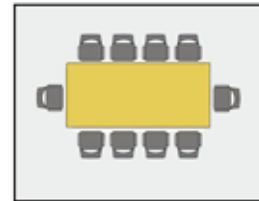

### **Gamma** Capacity: up to 12 Style: Boardroom

A light and airy room suitable for wide range of meeting styles. Designed to accommodate larger boardroom-style meetings and training events.

Hourly £20      Half day £65      Full day £115

### **Kappa** Capacity: up to 12 Style: Boardroom

A light and airy boardroom-style room with a rectangular table, Kappa is ideal for both formal meetings and presentation.

Hourly £17      Half day £59      Full day £95

### **Delta** Capacity: 25 Style: Presentation Capacity: 16 Style: Boardroom

A large room suitable for wide range of meeting styles. Designed to accommodate larger theatre-style presentations and training events, Delta is also suited to larger boardroom style meetings, providing a light and airy environment.